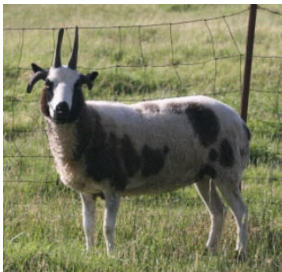

PEDIGREE

Registration Number

Sex

Color

Birth Date

Storybook Don Juan

A067-98 Black/White
4H - Single

Magic Moon Bazil

B063-04 Black/White 1999
Twin - 4H

Canaan Farm Jasmine

B115-96 Black/White
4H - Twin

Kenleigh's Wrangler

St. Judes Conquistador

A120-97 Black/White
4H - Twin

Maverick Marloe

B121-00 Black/White 2000
2H

Maverick Mimosa

B077-98
2H - Single

Custom Colored Critters Uli

Windy Acres Amber

Zee Woolies Thomas O'Malley

C036-04 Black/white
4H - Twin

Zee Woolies Esther

Green Water Julian

C138-02 Black/White
2H

Bide a wee Laurel

D049-03 Black/White
5H

Bide a wee Nina

C117-01 Black/White
4H