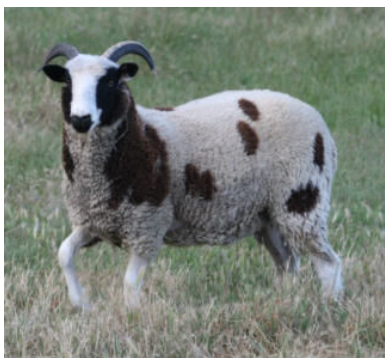

**PEDIGREE**

Registration Number **D017-07**  
Sex **FEMALE**  
Color **Black/White**  
Birth Date **September 29, 2006**

**Rolling Hills Max**

D016-07 Black/White  
4H - Twin

**Rolling Hills Domino**

C120-02 Black/White  
4H - Twin

**Rolling Hills Claire**

D011-04 Black/White  
4H

**Bide a wee Slim**

C004-99 Black/White  
4H

**Rolling Hills Jewel**

**Bide a wee Nicholas**

C075-02 Black/White  
5H

**Los Andes Perlina**

**Bide a wee Louise**

C079-02 Black/White  
2H - Twin

**Pinecroft Loretta**

B164-94 Black/White  
2H - Single

**Puddleduck Darrion**

A0072-89

**Burp Hollow Kitty**