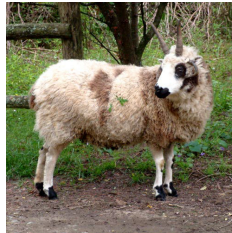

D060-06 Lilac/White 2006
4H - Twin

Kreutzer Farms Stormy

C207-03
4H

Rockies' Rio

C028-00
2H

Hardy Hill Leo

A258-92 Black/White
4H - Twin

Craft's Ruby Belle

B172-95 Black/White 1995
4H

Puddleduck Ruby

A076-89
2H